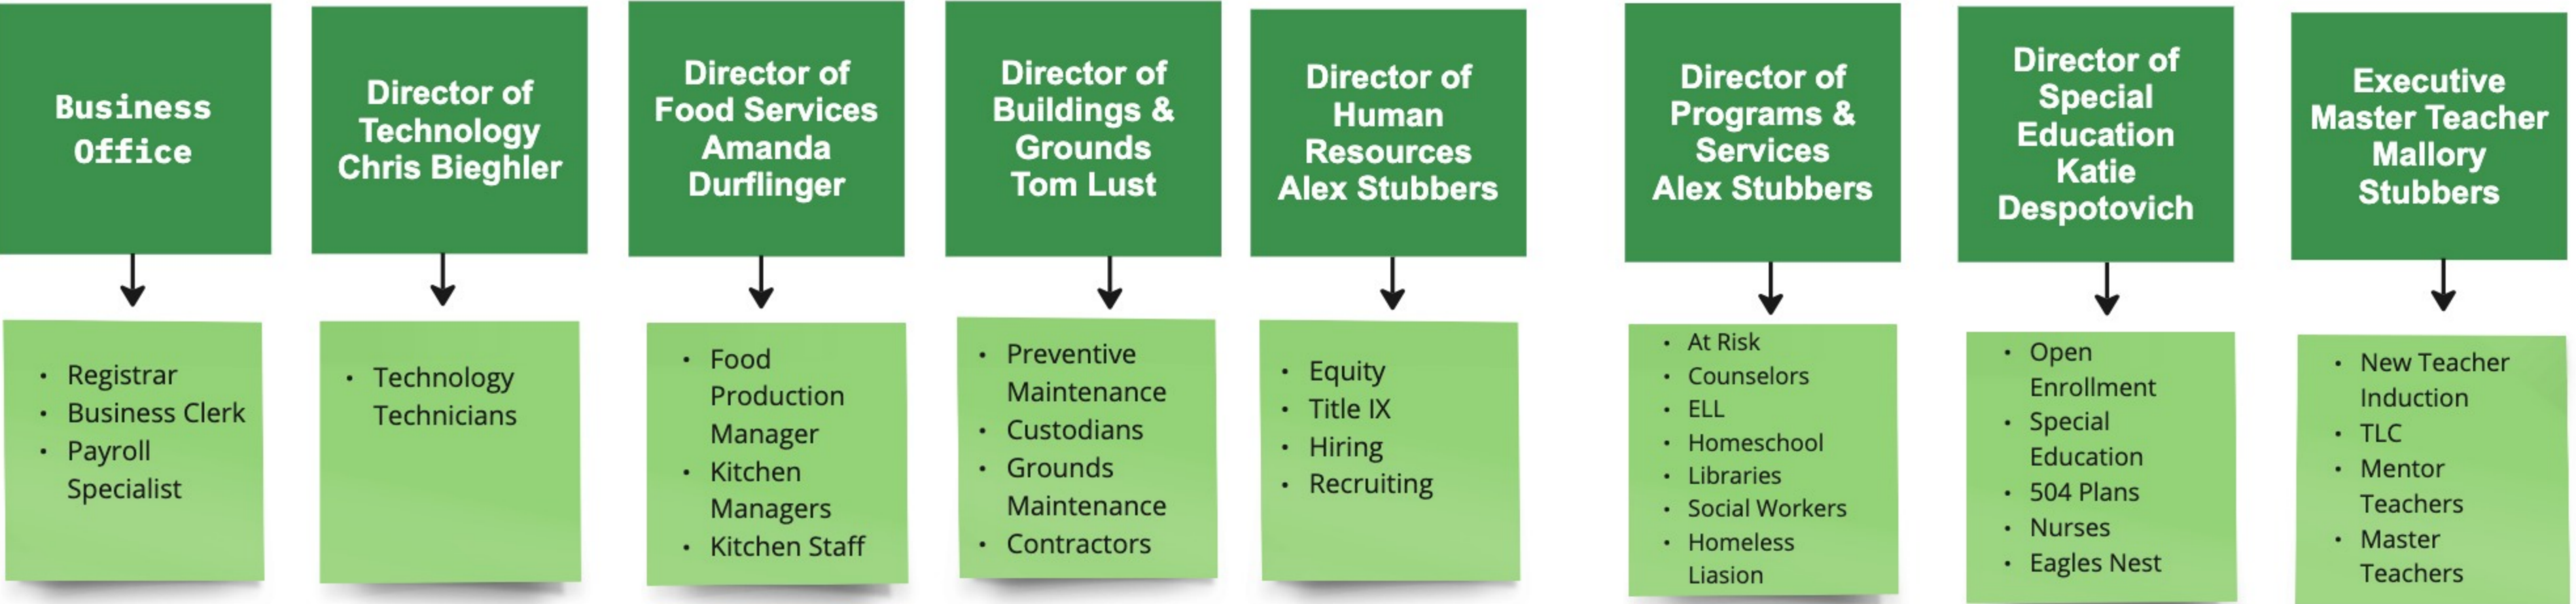

Saydel Community School District 2023-24 Organizational Chart

Executive Director of Business & Operations Amber Ray

Executive Director of Schools Traci Lust

Cornell Elementary School
Principal Brian Vaughan

Woodside Middle School
Principal Pat Rial

Saydel High School
Principal William Crosby

Director of Activities
Levi Hunerdosse