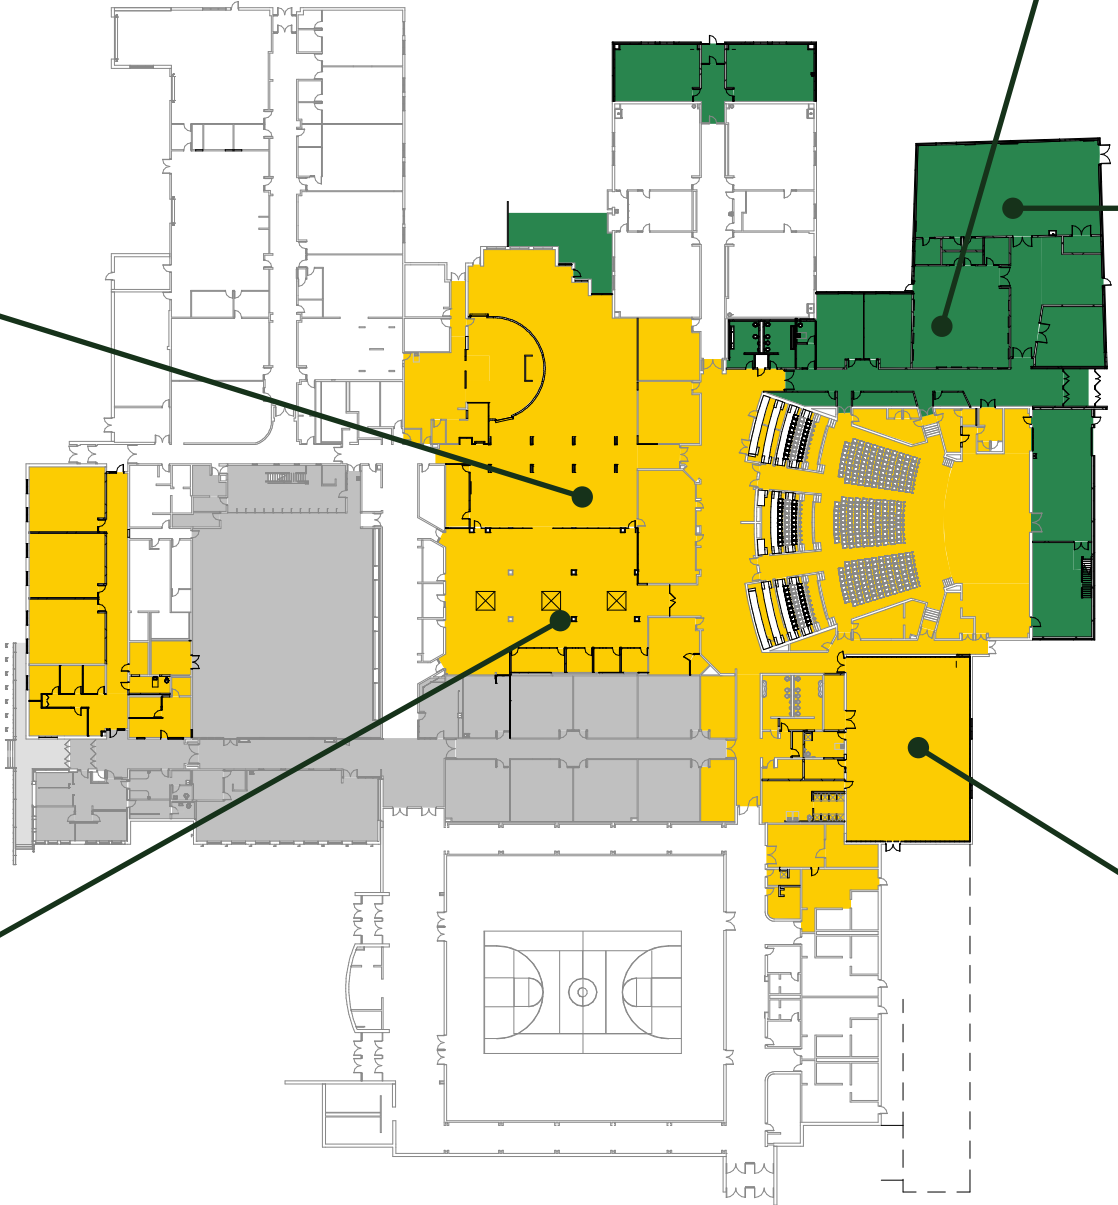

Saydel High School

Win! Win! Win!

Fine Arts Addition

Cafeteria / Commons Remodel and Expansion

New Band Room in Fine Arts Addition

Multipurpose Room Remodel

Media Center Remodel

Construction Type Legend

- NEW ADDITION
- RECENTLY RENOVATED
- RENOVATION